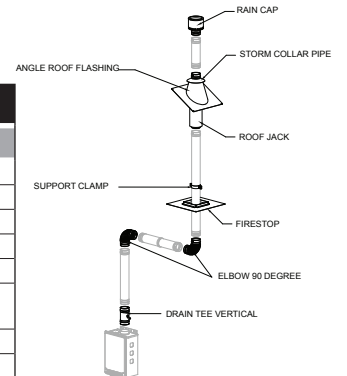

VENT KITS

9007774005		
Part #	Description	Qty
9007759005	Female-Female Adaptor	1
9007758005	Elbow 90 Degree	1
9007608005	Wall Vent Termination (Louver) 4.2" - 6.0" wall thickness	1

9007775005		
Part #	Description	Qty
9007766005	Drain Tee Vertical	1
9007758005	Elbow 90 Degree	1
9007608005	Wall Vent Termination (Louver) 4.2" - 6.0" wall thickness	1

9007776005		
Part #	Description	Qty
9007766005	Drain Tee Vertical	1
9007758005	Elbow 90 Degree	2
9007761005	Firestop	1
9007747005	Support Clamp	1
9007769005	Roof Jack	1
9007768005	Angle Roof Flashing	1
9007770005	Storm Collar Pipe	1
9007764005	Rain Cap	1