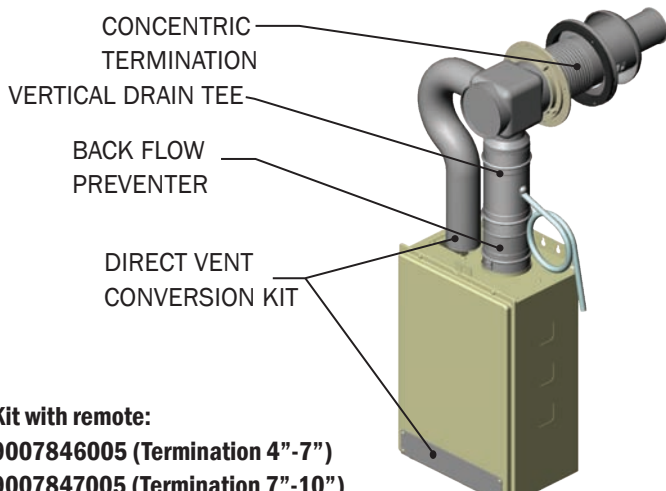

TANKLESS ACCESSORIES

Part Number	Description	
9007766005	Drain Tee (Vertical)	
ROOF FLASHING		
9007767005	Flat Roof Flashing	
9007768005	Angled Roof Flashing	
ROOF PIECES		
9007769005	Roof Jack	
9007770005	Storm Collar Pipe	
STORM COLLAR		
9007771005	Storm Collar	

WALL VENT STAINLESS