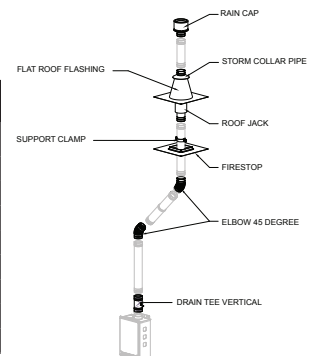

9007777005		
Part #	Description	Qty
9007766005	Drain Tee Vertical	1
9007757005	Elbow 45 Degree	2
9007761005	Firestop	1
9007747005	Support Clamp	1
9007769005	Roof Jack	1
9007767005	Flat Roof Flashing	1
9007770005	Storm Collar Pipe	1
9007764005	Rain Cap	1