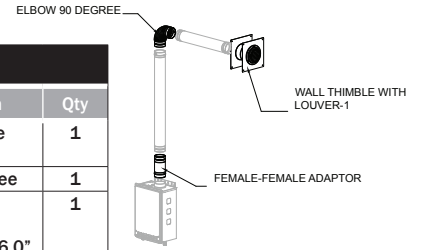

WALL VENT STAINLESS

Kit with remote:

- 9007846005 (Termination 4"-7")
- 9007847005 (Termination 7"-10")
- 9007848005 (Termination 10"-13")

Kit without remote:

- 9007849005 (Termination 4"-7")
- 9007850005 (Termination 7"-10")
- 9007851005 (Termination 10"-13")

VENT KITS

9007774005		
Part #	Description	Qty
9007759005	Female-Female Adaptor	1
9007758005	Elbow 90 Degree	1
9007608005	Wall Vent Termination (Louver) 4.2" - 6.0" wall thickness	1

9007775005		
Part #	Description	Qty
9007766005	Drain Tee Vertical	1
9007758005	Elbow 90 Degree	1
9007608005	Wall Vent Termination (Louver) 4.2" - 6.0" wall thickness	1