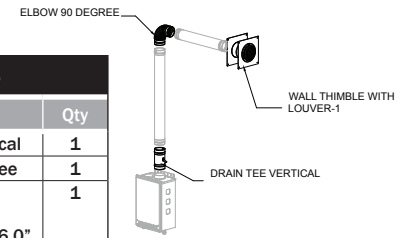

WALL VENT STAINLESS

Kit with remote:

- 9007846005 (Termination 4"-7")
- 9007847005 (Termination 7"-10")
- 9007848005 (Termination 10"-13")

Kit without remote:

- 9007849005 (Termination 4"-7")
- 9007850005 (Termination 7"-10")
- 9007851005 (Termination 10"-13")

VENT KITS

9007774005		
Part #	Description	Qty
9007759005	Female-Female Adaptor	1
9007758005	Elbow 90 Degree	1
9007608005	Wall Vent Termination (Louver) 4.2" - 6.0" wall thickness	1

9007775005		
Part #	Description	Qty
9007766005	Drain Tee Vertical	1
9007758005	Elbow 90 Degree	1
9007608005	Wall Vent Termination (Louver) 4.2" - 6.0" wall thickness	1