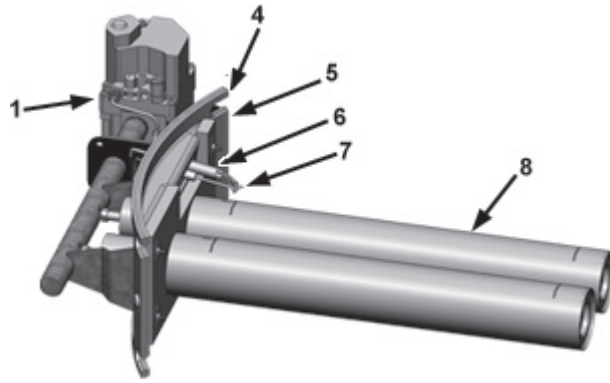

2-BURNER ASSEMBLY
(for Input of 199 KBtu/H or less)