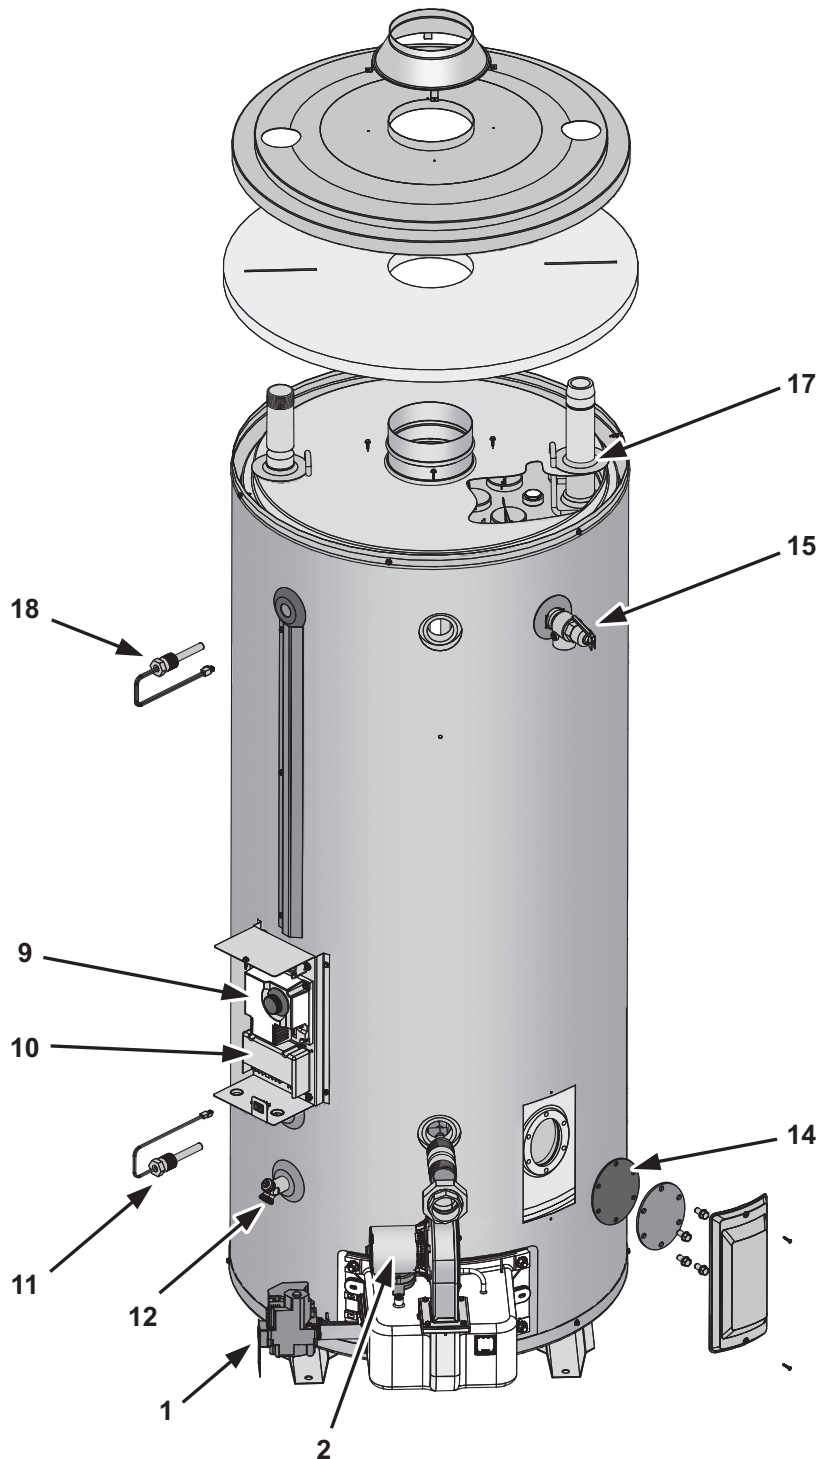

American Water Heaters Parts Fulfillment • 1-800-456-9805 • www.americanwaterheater.com